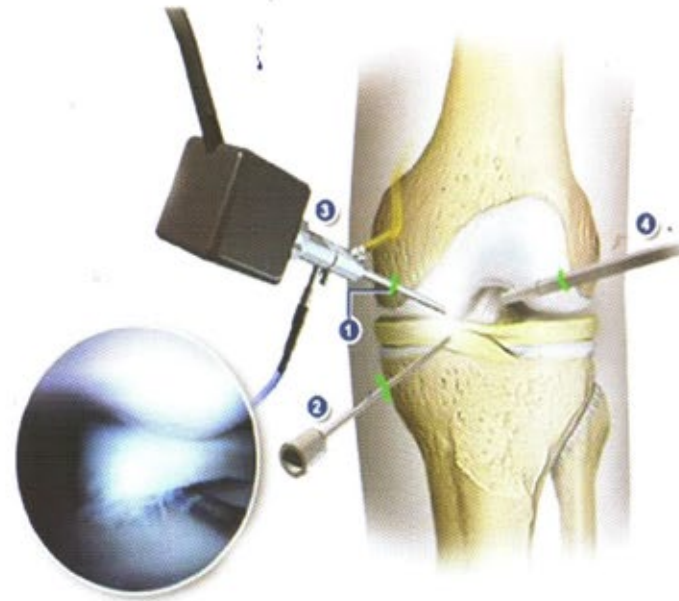

Treatments offers

- Ayurvedic therapies
- Clinical yoga
- Physiotherapy
- with food & accomodation